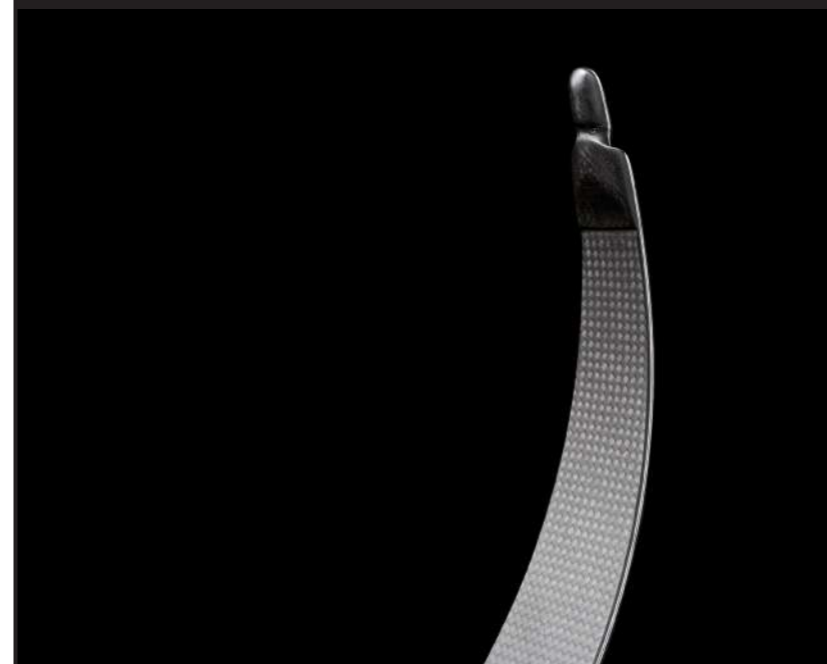

PANTHER

Panther Limbs are on the same top level as Black Wolf, however it offers smoother draw to achieve the perfect and effective shooting.

Limbs Length 66, 68, 70"

Available Weight 35 to 65 lbs

BLACK

CAMO
NEXT